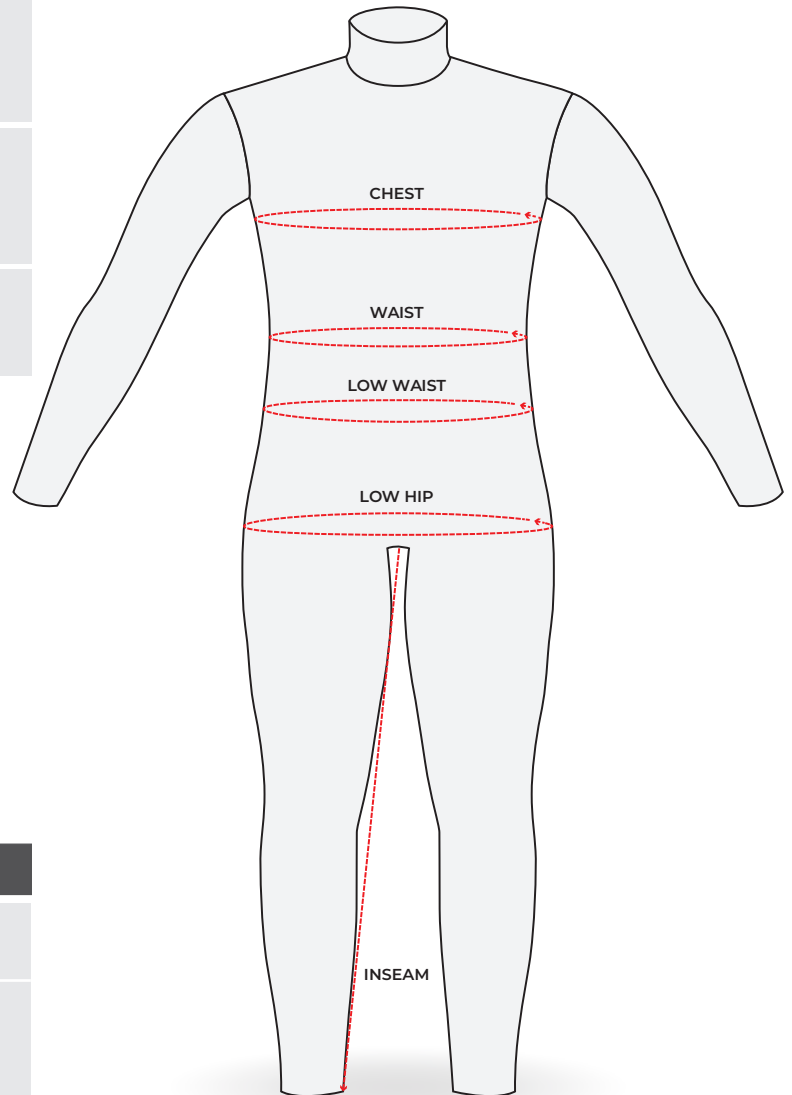

## HEADWEAR SIZING

Size	Circumference cm (min-max)	Circumference in (min-max)
One size	55 / 61 cm <sup>2</sup>	21.5 / 24 in
S / M	55 / 61 cm <sup>2</sup>	21.5 / 24 in
L / XL	61 / 66 cm <sup>2</sup>	24 / 26 in

# MEASURING GUIDE

To find your size follow these instructions:

**CHEST:** Measure all the way around your body from the fullest part of the chest/bust with your arms down.

**WAIST:** Measure around your natural waistline.

**HIPS:** Measure around the widest part of your hips.

**INSEAM:** Measure from the base of the crotch to the bottom of your heel.

800.372.6621 | www.chefworks.com

# MEN'S SIZING